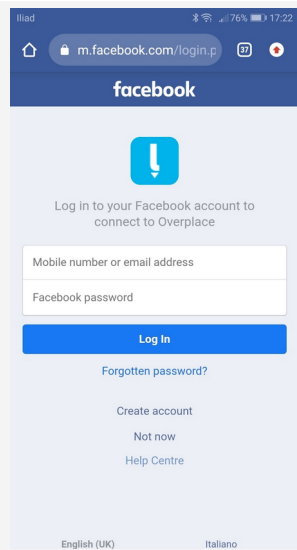

1. ON FIRST ACCESS REGISTRATION IS REQUIRED

2. CONNECT YOUR DEVICE TO THE OVERPLACE WIFI NETWORK

3. AUTOMATICALLY, YOU WILL ACCESS THE REGISTRATION PAGE (FOR ANDROID ONLY: IF YOU DON'T ACCESS THE REGISTRATION PAGE, PLEASE CLICK ON "SIGN IN TO WI-FI NETWORK" ON THE TOP LEFT)

FIND THE OPEN NETWORK WITHOUT LOCK ICON (LOCATION NAME)

THEN, SELECT THE REGISTRATION METHOD

REGISTRATION VIA FACEBOOK:

YOU WILL ACCESS THE FACEBOOK LOGIN PAGE. ENTER YOUR CREDENTIALS AND LOG IN

YOU WILL ACCESS A NEW PAGE. CLICK ON "OK" TO ALLOW THE OVERPLACE APP TO VIEW YOUR DATA

LIKE THE PAGE, WRITE A REVIEW AND ACCEPT TERMS AND CONDITIONS. THEN, CLICK "CONTINUE TO FACEBOOK"

AUTOMATICALLY, YOU WILL BE REDIRECT TO THE OVERPLACE WEBSITE. REGISTRATION IS COMPLETED. ENJOY FREE WIFI!