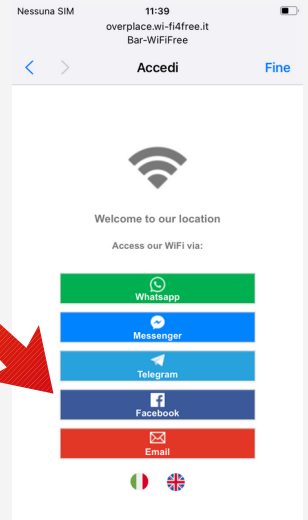

1. ON FIRST ACCESS REGISTRATION IS REQUIRED

2. CONNECT YOUR DEVICE TO THE OVERPLACE WIFI NETWORK

3. AUTOMATICALLY, YOU WILL ACCESS THE REGISTRATION PAGE (FOR ANDROID ONLY: IF YOU DON'T ACCESS THE REGISTRATION PAGE, PLEASE CLICK ON "SIGN IN TO WI-FI NETWORK" ON THE TOP LEFT)

FIND THE OPEN NETWORK WITHOUT LOCK ICON (LOCATION NAME)

THEN, SELECT THE REGISTRATION METHOD

REGISTRATION VIA FACEBOOK:

YOU WILL ACCESS THE FACEBOOK LOGIN PAGE. ENTER YOUR CREDENTIALS AND LOG IN

YOU WILL ACCESS A NEW PAGE. CLICK ON "OK" TO ALLOW THE OVERPLACE APP TO VIEW YOUR DATA

LIKE THE PAGE, WRITE A REVIEW AND ACCEPT TERMS AND CONDITIONS. THEN, CLICK "CONTINUE TO FACEBOOK"

AUTOMATICALLY, YOU WILL BE REDIRECT TO THE OVERPLACE WEBSITE. REGISTRATION IS COMPLETED. ENJOY FREE WIFI!