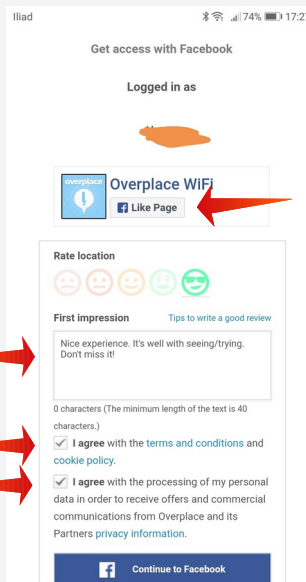

1. ON FIRST ACCESS REGISTRATION IS REQUIRED

2. CONNECT YOUR DEVICE TO THE OVERPLACE WIFI NETWORK

3. AUTOMATICALLY, YOU WILL ACCESS THE REGISTRATION PAGE (FOR ANDROID ONLY: IF YOU DON'T ACCESS THE REGISTRATION PAGE, PLEASE CLICK ON "SIGN IN TO WI-FI NETWORK" ON THE TOP LEFT)

FIND THE OPEN NETWORK WITHOUT LOCK ICON (LOCATION NAME)

THEN, SELECT THE REGISTRATION METHOD

REGISTRATION VIA FACEBOOK:

YOU WILL ACCESS THE FACEBOOK LOGIN PAGE. ENTER YOUR CREDENTIALS AND LOG IN

YOU WILL ACCESS A NEW PAGE. CLICK ON "OK" TO ALLOW THE OVERPLACE APP TO VIEW YOUR DATA

LIKE THE PAGE, WRITE A REVIEW AND ACCEPT TERMS AND CONDITIONS. THEN, CLICK "CONTINUE TO FACEBOOK"

AUTOMATICALLY, YOU WILL BE REDIRECT TO THE OVERPLACE WEBSITE. REGISTRATION IS COMPLETED. ENJOY FREE WIFI!