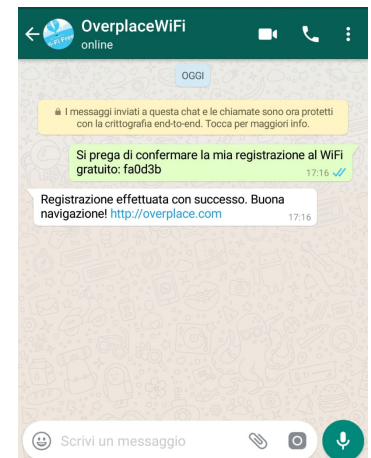

overplace® wi-fi | Registration guide

1. ON FIRST ACCESS, YOU WILL NEED TO REGISTER
2. CONNECT YOUR DEVICE TO THE OVERPLACE WIFI NETWORK
3. OPEN YOUR BROWSER AND GO TO A **NON HTTPS** WEB PAGE (example of URL to use <http://overplace.com>) DO NOT USE (eg. <https://google.com>)

THE PAGE WILL BE DISPLAYED WHERE WILL CHOOSE THE REGISTRATION METHOD.

REGISTRATION VIA WHATSAPP

YOU WILL SEE THE SCREEN WHERE TO INSERT THE NAME, LEAVE A REVIEW (at least 40 characters), ACCEPT TERMS AND CONDITIONS. ACCESS THERE WITH WHATSAPP.

WHATSAPP WILL OPEN AND YOU HAVE TO SEND THE PRE-SET MESSAGE TO MAKE THE REGISTRATION.

OPEN THEREFORE THE SITE INDICATED IN WHATSAPP TO START NAVIGATION